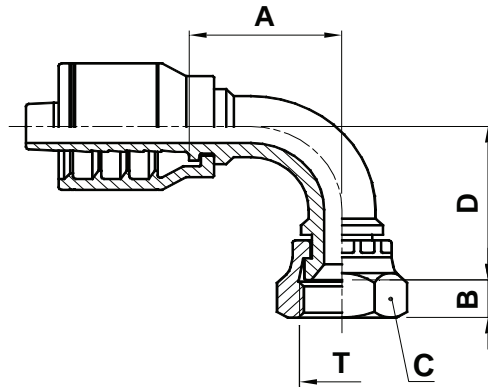

# F2-JFS90M-S

JIC Female Swivel 90° Bent Tube Stainless Steel

## USE WITH TEXCEL HOSE SERIES

HB3K, HB3K-XT, HB4K, HB5K, HB5K-XT, HB6K, HBR1, HBR2, HHT2

ONE-PIECE NO-SKIVE FITTING

CODE	HOSE			THREAD SIZE	A		B		D		C		Box Qty	
	SIZE	INCH	DN		[in]	[mm]	[in]	[mm]	[in]	[mm]	[in]	↗ [in]		[mm]
F2-0404-JFS90M-S	04	¼	6	7/16" - 20	1.00	25.3	0.34	8.7	0.96	24.5	0.55	9/16	14.0	50
F2-0606-JFS90M-S	06	3/8	10	9/16" - 18	1.09	27.8	0.37	9.5	0.91	23.0	0.75	3/4	19.0	25
F2-0808-JFS90M-S	08	½	12	¾" - 16	1.56	39.5	0.42	10.7	1.18	30.0	0.87	7/8	22.0	40
F2-1212-JFS90M-S	12	¾	19	1 1/16" - 12	2.19	55.5	0.54	13.8	2.17	55.0	1.26	1 ¼	32.0	15
F2-1616-JFS90M-S	16	1	25	1 5/16" - 12	2.83	72.0	0.63	16.0	2.80	71.0	1.50	1 ½	38.0	5