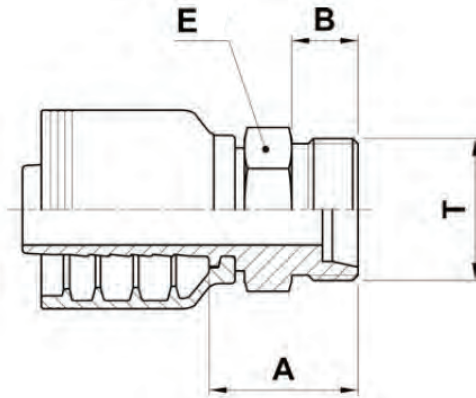

F4-DLM

DKL Male

USE WITH TEXCEL HOSE SERIES

HS3K, HS4K, HS5K (TO SIZE 20), HS5K-XT, HS6K (TO SIZE 16), HBR1 (SIZES 12 TO 32), HBR2 (SIZES 12 TO 32), HB3K-12 & 16, HB4K-12

ONE-PIECE NO-SKIVE FITTING

| CODE | HOSE | | DN | THREAD SIZE | TUBE SIZE | A | | B | | E | | | Box Qty |
|-------------|------|------|----|-------------|-----------|------|------|------|------|------|------|------|---------|
| | SIZE | INCH | | | | [in] | [mm] | [in] | [mm] | [in] | [in] | [mm] | |
| F4-1026-DLM | 10 | 5/8" | 16 | M26X1.5 | 18L | 0.96 | 24.5 | 0.43 | 11.0 | 0.67 | 1/16 | 17.0 | 30 |