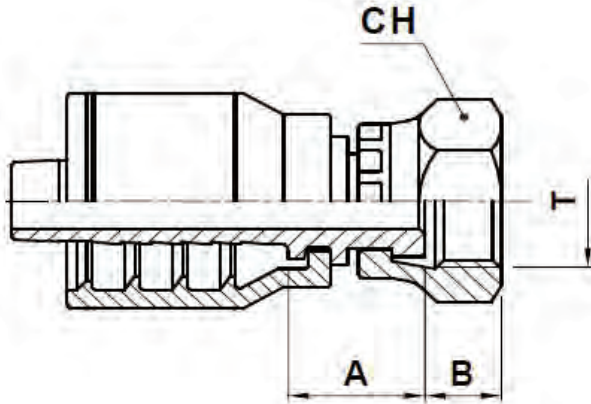

F2-BFFFS

BSP Female Flat Face Swivel

USE WITH TEXCEL HOSE SERIES

HB3K, HB3K-XT, HB4K, HB5K, HB5K-XT, HB6K, HBR1, HBR2, HHT2

ONE-PIECE NO-SKIVE FITTING

CODE	HOSE			THREAD SIZE	A		B		C			Box Qty
	SIZE	INCH	DN		[in]	[mm]	[in]	[mm]	[in]	[in]	[mm]	
F2-0606-BFFFS	06	3/8"	10	3/8" - 19	0.61	15.5	0.35	9.0	0.87	7/8	22.0	30
F2-0608-BFFFS	06	3/8"	10	1/2" - 14	0.63	16.0	0.41	10.5	1.06	1 1/16	27.0	30
F2-0808-BFFFS	08	1/2"	12	1/2" - 14	0.65	16.5	0.41	10.5	1.06	1 1/16	27.0	25
F2-1212-BFFFS	12	3/4"	19	3/4" - 14	0.75	19.0	0.45	11.5	1.26	1 1/4	32.0	20