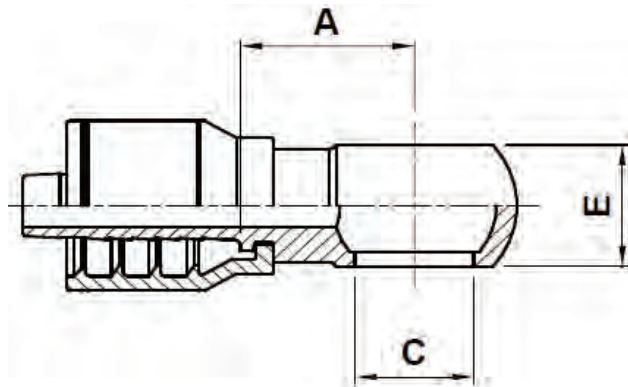

F2-BSP BANJO

BSP Banjo

USE WITH TEXCEL HOSE SERIES

HB3K, HB3K-XT, HB4K, HB5K, HB5K-XT, HB6K, HBR1, HBR2, HHT2

ONE-PIECE NO-SKIVE FITTING

CODE	HOSE			A		E					Box Qty
	SIZE	INCH	DN	[in]	[mm]	[in]	[mm]	[in]	[in]	[mm]	
F2-0404-BSP BANJO	04	¼"	6	0.87	22.0	0.55	14.0	0.52	½	13.3	50
F2-0406-BSP BANJO	04	¼"	6	0.91	23.0	0.71	18.0	0.66	11/16	16.8	40
F2-0606-BSP BANJO	06	⅜"	10	0.94	24.0	0.71	18.0	0.66	11/16	16.8	30
F2-0808-BSP BANJO	08	½"	12	1.06	27.0	0.87	22.0	0.83	13/16	21.0	30