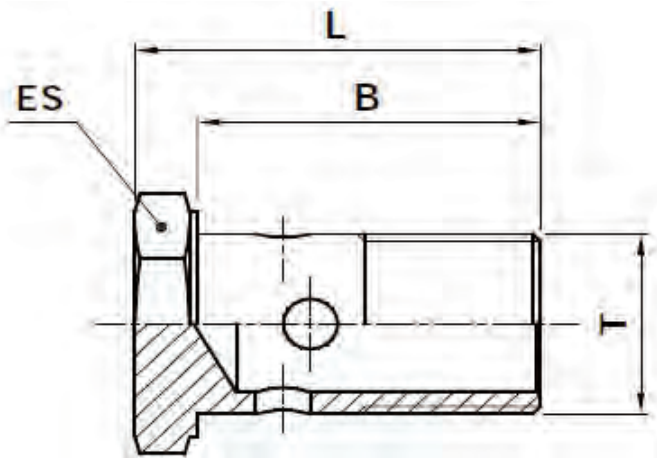

BANJO BOLT

BSP Banjo Bolt

CODE	THREAD SIZE	B		L		E			Box Qty
		[in]	[mm]	[in]	[mm]	[in]	 [in]	[mm]	
BB-4	1/4" - 19	0.98	25.0	1.26	32.0	0.75	3/4	19.0	250
BB-6	3/8" - 19	1.22	31.0	1.50	38.0	0.87	7/8	22.0	150
BB-8	1/2" - 14	1.50	38.0	1.81	46.0	1.06	1 1/16	27.0	100