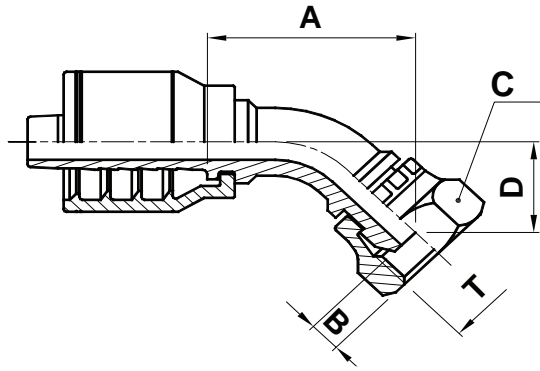

# F2-BSPFS45

BSPP Female Swivel 45° Bent Tube

## USE WITH TEXCEL HOSE SERIES

HB3K, HB3K-XT, HB4K, HB5K, HB5K-XT, HB6K, HBR1, HBR2, HHT2

ONE-PIECE NO-SKIVE FITTING

CODE	HOSE			THREAD SIZE	A		B		D		C		Box Qty	
	SIZE	INCH	DN		[in]	[mm]	[in]	[mm]	[in]	[mm]	[in]	[in]		[mm]
F2-0404-BSPFS45	04	¼	6	¼" - 19	1.28	32.5	0.17	4.2	0.51	13.0	0.75	¾	19.0	40
F2-0606-BSPFS45	06	⅜	10	⅜" - 19	1.48	37.6	0.24	6.0	0.58	14.6	0.87	⅞	22.0	25
F2-0808-BSPFS45	08	½	12	½" - 14	1.81	45.9	0.26	6.5	0.71	18.0	1.06	1 ⅙	27.0	30
F2-1010-BSPFS45	10	⅝	16	⅝" - 14	2.38	60.5	0.37	9.5	0.92	23.3	1.06	1 ⅙	27.0	25
F2-1212-BSPFS45	12	¾	19	¾" - 14	2.66	67.4	0.34	8.7	0.79	20.2	1.26	1 ¼	32.0	15
F2-1616-BSPFS45	16	1	25	1" - 11	3.29	83.6	0.41	10.5	1.33	33.8	1.50	1 ½	38.0	6