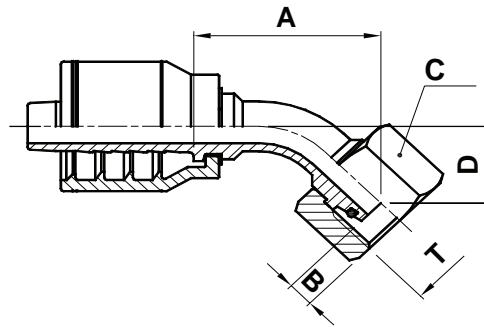

F2-DHFS45

DKOS Female Swivel 45° Bent Tube

USE WITH TEXCEL HOSE SERIES

HB3K, HB3K-XT, HB4K, HB5K, HB5K-XT, HB6K, HBR1, HBR2, HHT2

ONE-PIECE NO-SKIVE FITTING

CODE	HOSE			THREAD SIZE	TUBE SIZE	A		B		D		C		Box Qty	
	SIZE	INCH	DN			[in]	[mm]	[in]	[mm]	[in]	[mm]	[in]	[in]		[mm]
F2-0414-DHFS45	04	¼	6	M14X1.5	6S	1.40	35.5	0.10	2.5	0.63	16.0	0.67	1 1/16	17.0	30
F2-0416-DHFS45	04	¼	6	M16X1.5	8S	1.43	36.3	0.10	2.5	0.65	16.6	0.75	¾	19.0	30
F2-0418-DHFS45	04	¼	6	M18X1.5	10S	1.48	37.7	0.08	2.0	0.71	18.0	0.87	7/8	22.0	30
F2-0620-DHFS45	06	⅜	10	M20X1.5	12S	1.65	42.0	0.08	2.0	0.76	19.2	0.95	15/16	24.0	25
F2-0622-DHFS45	06	⅜	10	M22X1.5	14S	1.95	49.5	0.16	4.0	0.92	23.4	1.06	1 1/16	27.0	25
F2-0824-DHFS45	08	½	12	M24X1.5	16S	1.97	49.9	0.12	3.0	0.89	22.6	1.18	1 3/16	30.0	25
F2-1030-DHFS45	10	5/8	16	M30X2	20S	2.32	59.0	0.14	3.5	1.02	26.0	1.42	1 7/16	36.0	20
F2-1230-DHFS45	12	¾	19	M30X2	25S	3.11	79.0	0.14	3.5	1.32	33.5	1.42	1 7/16	36.0	15
F2-1236-DHFS45	12	¾	19	M36X2	30S	3.21	81.5	0.12	3.0	1.36	34.5	1.81	1 13/16	46.0	10