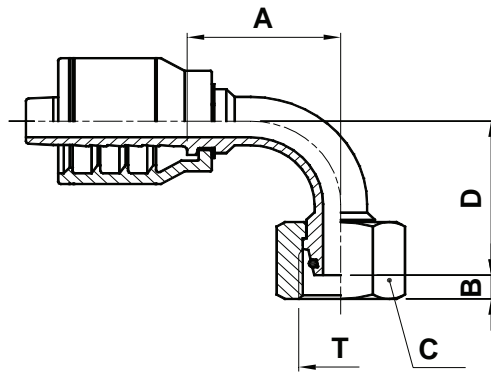

F2-DHFS90

DKOS Female Swivel 90° Bent Tube

USE WITH TEXCEL HOSE SERIES

HB3K, HB3K-XT, HB4K, HB5K, HB5K-XT, HB6K, HBR1, HBR2, HHT2

ONE-PIECE NO-SKIVE FITTING

CODE	HOSE			THREAD SIZE	TUBE SIZE	A		B		D		C		Box Qty	
	SIZE	INCH	DN			[in]	[mm]	[in]	[mm]	[in]	[mm]	[in]	 [in]		[mm]
F2-0414-DHFS90	04	¼	6	M14X1.5	6S	1.10	28.0	0.10	2.5	1.25	31.8	0.67	1¼ ₁₆	17.0	30
F2-0416-DHFS90	04	¼	6	M16X1.5	8S	1.11	28.2	0.10	2.5	1.28	32.5	0.75	¾	19.0	30
F2-0418-DHFS90	04	¼	6	M18X1.5	10S	1.11	28.2	0.08	2.0	1.36	34.5	0.87	7⁄8	22.0	30
F2-0620-DHFS90	06	⅜	10	M20X1.5	12S	1.20	30.5	0.08	2.0	1.42	36.0	0.95	15⁄16	24.0	25
F2-0622-DHFS90	06	⅜	10	M22X1.5	14S	1.52	38.5	0.16	4.0	1.81	46.0	1.06	1¼ ₁₆	27.0	20
F2-0824-DHFS90	08	½	12	M24X1.5	16S	1.71	43.5	0.12	3.0	1.81	46.0	1.18	1¾ ₁₆	30.0	25
F2-1030-DHFS90	10	⅝	16	M30X2	20S	2.05	52.0	0.14	3.5	2.11	53.5	1.42	17⁄16	36.0	15
F2-1230-DHFS90	12	¾	19	M30X2	20S	2.38	60.5	0.14	3.5	2.39	60.6	1.42	17⁄16	36.0	10
F2-1236-DHFS90	12	¾	19	M36X2	25S	2.85	72.5	0.12	3.0	2.85	72.5	1.81	113⁄16	46.0	12
F2-1636-DHFS90	16	1	25	M36X2	25S	2.91	74.0	0.12	3.0	2.81	71.5	1.81	113⁄16	46.0	6
F2-1642-DHFS90	16	1	25	M42X2	30S	2.91	74.0	0.24	6.0	2.95	75.0	1.97	2	50.0	6