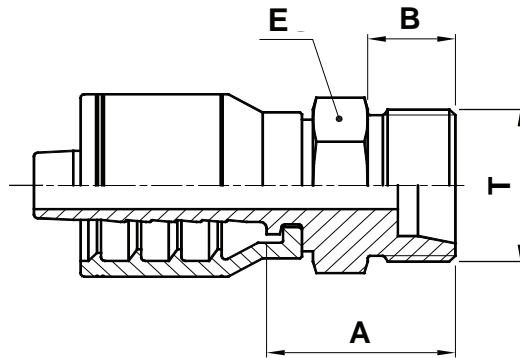

# F2-DHM

DKS Male

## USE WITH TEXCEL HOSE SERIES

HB3K, HB3K-XT, HB4K, HB5K, HB5K-XT, HB6K, HBR1, HBR2, HHT2

ONE-PIECE NO-SKIVE FITTING

CODE	HOSE			THREAD SIZE	TUBE SIZE	A		B		E		Box Qty	
	SIZE	INCH	DN			[in]	[mm]	[in]	[mm]	[in]	🔧 [in]		[mm]
F2-0416-DHM	04	¼	6	M16X1.5	8S	1.02	26.0	0.47	12.0	0.67	1 1/16	17.0	50
F2-0418-DHM	04	¼	6	M18X1.5	10S	1.02	26.0	0.47	12.0	0.75	¾	19.0	50
F2-0620-DHM	06	⅜	10	M20X1.5	12S	1.02	26.0	0.47	12.0	0.87	7/8	22.0	30
F2-0622-DHM	06	⅜	10	M22X1.5	14S	1.10	28.0	0.55	14.0	0.87	7/8	22.0	30
F2-0824-DHM	08	½	12	M24X1.5	16S	1.12	28.5	0.55	14.0	0.95	15/16	24.0	25
F2-1030-DHM	10	⅝	16	M30X2	20S	1.30	33.0	0.63	16.0	1.18	1 3/16	30.0	15
F2-1236-DHM	12	¾	19	M36X2	25S	1.44	36.5	0.71	18.0	1.42	1 7/16	36.0	25
F2-1642-DHM	16	1	25	M42X2	30S	1.61	41.0	0.79	20.0	1.81	1 13/16	46.0	12