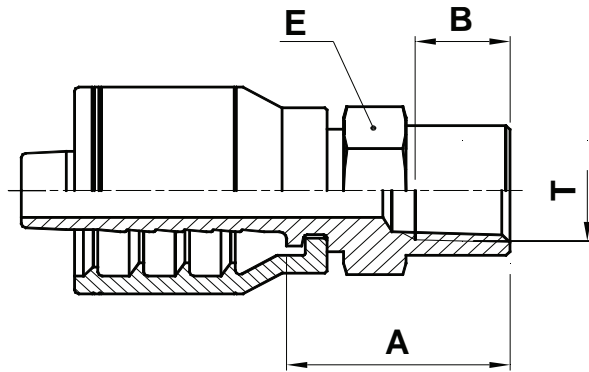

F2-FG

Female Solid Grease Line Fitting

USE WITH TEXCEL HOSE SERIES

HB3K, HB3K-XT, HB4K, HB5K, HB5K-XT, HB6K, HBR1, HBR2, HHT2

ONE-PIECE NO-SKIVE FITTING

CODE	HOSE			THREAD SIZE	A		B		E		Box Qty	
	SIZE	INCH	DN		[in]	[mm]	[in]	[mm]	[in]	 [in]		[mm]
F2-0408-FG	04	¼	6	½" - 27	0.89	22.5	0.30	7.7	0.67	1 ¹ / ₁₆	17.0	30