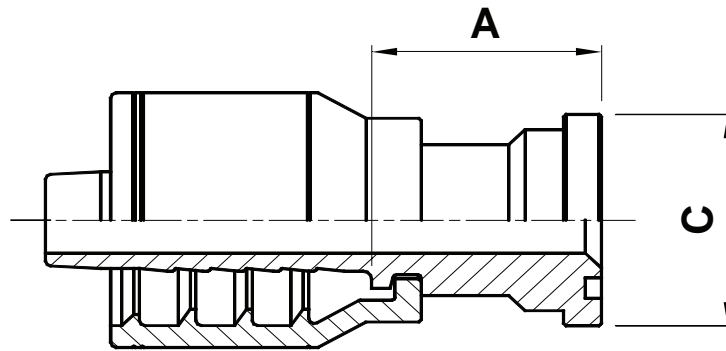

# F2-FL

Code 61 Flange

## USE WITH TEXCEL HOSE SERIES

HB3K, HB3K-XT, HB4K, HB5K, HB5K-XT, HB6K, HBR1, HBR2, HHT2

ONE-PIECE NO-SKIVE FITTING

CODE	SIZE	HOSE		FLANGE	A		C		Box Qty
		INCH	DN		[in]	[mm]	[in]	[mm]	
F2-0808-FL	08	1/2	12	1/2"	1.50	38.0	1.19	30.2	25
F2-0810-KFL	08	1/2	12	5/8"	2.56	65.0	1.35	34.2	10
F2-0812-FL	08	1/2	12	3/4"	1.54	39.0	1.50	38.0	25
F2-1010-KFL	10	5/8	16	5/8"	2.56	65.0	1.35	34.2	20
F2-1212-FL	12	3/4	19	3/4"	1.56	39.5	1.50	38.0	15
F2-1216-FL	12	3/4	19	1"	1.81	46.0	1.75	44.4	15
F2-1616-FL	16	1	25	1"	1.87	47.5	1.75	44.4	12
F2-1620-FL	16	1	25	1 1/4"	1.91	48.5	1.75	44.4	12