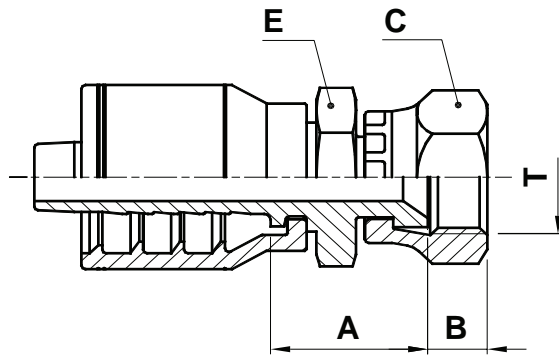

F2-JFS-S

JIC Female Swivel Stainless Steel

USE WITH TEXCEL HOSE SERIES

HB3K, HB3K-XT, HB4K, HB5K, HB5K-XT, HB6K, HBR1, HBR2, HHT2

ONE-PIECE NO-SKIVE FITTING

CODE	HOSE			THREAD SIZE	A		B		E		C		Box Qty		
	SIZE	INCH	DN		[in]	[mm]	[in]	[mm]	[in]	↗[in]	[mm]	[in]		↗[in]	[mm]
F2-0404-JFS-S	04	¼	6	7/16" - 20	0.82	20.8	0.34	8.7	0.55	9/16	14.0	0.55	9/16	14.0	50
F2-0606-JFS-S	06	3/8	10	9/16" - 18	0.91	23.0	0.37	9.5	0.67	11/16	17.0	0.75	3/4	19.0	30
F2-0808-JFS-S	08	½	12	¾" - 16	1.04	26.5	0.42	10.7	0.75	¾	19.0	0.87	7/8	22.0	50
F2-1212-JFS-S	12	¾	19	1 1/16" - 12	1.36	34.5	0.56	14.3	1.06	1 1/16	27.0	1.26	1 ¼	32.0	20
F2-1616-JFS-S	16	1	25	1 5/16" - 12	1.57	40.0	0.59	15.1	1.26	1 ¼	32.0	1.50	1 ½	38.0	10