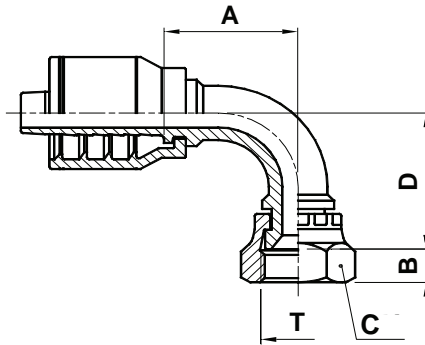

# F2-KFS90

Komatsu Female Swivel 30° Seat 90° Bent Tube

## USE WITH TEXCEL HOSE SERIES

HB3K, HB3K-XT, HB4K, HB5K, HB5K-XT, HB6K, HBR1, HBR2, HHT2

ONE-PIECE NO-SKIVE FITTING

CODE	HOSE			THREAD SIZE	A		B		D		C		Box Qty	
	SIZE	INCH	DN		[in]	[mm]	[in]	[mm]	[in]	[mm]	[in]	[in]		[mm]
F2-0414-KFS90	04	¼	6	M14X1.5	1.14	29.0	0.39	10.0	1.24	31.5	0.75	¾	19.0	40
F2-0618-KFS90	06	⅜	10	M18X1.5	1.40	35.5	0.45	11.5	1.50	38.0	0.95	15/16	24.0	30
F2-0822-KFS90	08	½	12	M22X1.5	1.87	47.5	0.55	14.0	1.69	43.0	1.06	1 1/16	27.0	12
F2-1024-KFS90	10	5/8	16	M24X1.5	2.19	55.5	0.59	15.1	2.17	55.0	1.26	1 ¼	32.0	20
F2-1230-KFS90	12	¾	19	M30X1.5	2.17	55.0	0.72	18.3	2.20	56.0	1.42	1 7/16	36.0	10