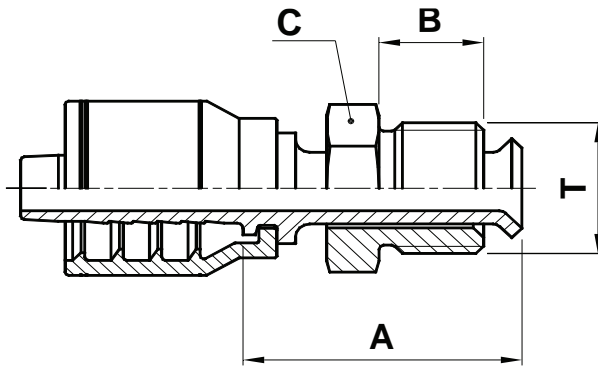

F2-MIS

Male Inverted Swivel

USE WITH TEXCEL HOSE SERIES

HB3K, HB3K-XT, HB4K, HB5K, HB5K-XT, HB6K, HBR1, HBR2, HHT2

ONE-PIECE NO-SKIVE FITTING

CODE	SIZE	HOSE		THREAD SIZE	A		B		C		Box Qty	
		INCH	DN		[in]	[mm]	[in]	[mm]	[in]	[in]		[mm]
F2-0404-MIS	04	¼	6	7/16" - 24	1.89	48.0	0.36	9.1	0.43	7/16	11.0	20
F2-0405-MIS	04	¼	6	1/2" - 20	1.89	48.0	0.40	10.2	0.63	5/8	16.0	20
F2-0605-MIS	06	3/8	10	1/2" - 20	1.89	48.0	0.36	9.1	0.43	7/16	11.0	30
F2-0606-MIS	06	3/8	10	5/8" - 18	1.89	48.0	0.40	10.2	0.63	5/8	16.0	30
F2-0607-MIS	06	3/8	10	1 1/16" - 18	1.87	47.5	0.46	11.7	0.43	7/16	11.0	25
F2-0808-MIS	08	1/2	12	3/4" - 18	1.89	48.0	0.46	11.7	0.25	3/4	19.0	40