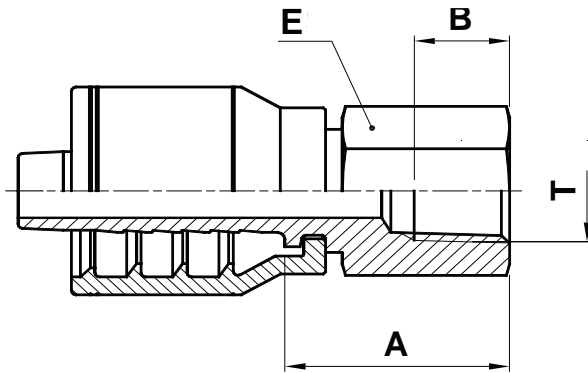

F2-PF

NPT Solid Female

USE WITH TEXCEL HOSE SERIES

HB3K, HB3K-XT, HB4K, HB5K, HB5K-XT, HB6K, HBR1, HBR2, HHT2

ONE-PIECE NO-SKIVE FITTING

CODE	HOSE		THREAD SIZE	A		B		E		Box Qty		
	SIZE	INCH		DN	[in]	[mm]	[in]	[mm]	[in]		[in]	[mm]
F2-0402-PF	04	¼	6	⅛" - 27	0.85	21.5	0.31	7.9	0.67	1 ⅙	17.0	50
F2-0404-PF	04	¼	6	¼" - 18	1.04	26.5	0.47	11.9	0.75	¾	19.0	50
F2-0406-PF	04	¼	6	⅜" - 18	1.10	28.0	0.50	12.7	0.87	⅞	22.0	50
F2-0606-PF	06	⅜	10	⅜" - 18	1.10	28.0	0.50	12.7	0.87	⅞	22.0	30
F2-0608-PF	06	⅜	10	½" - 14	1.30	33.0	0.66	16.8	1.06	1 ⅙	27.0	40
F2-0808-PF	08	½	12	½" - 14	1.32	33.5	0.67	17.0	1.06	1 ⅙	27.0	40
F2-1212-PF	12	¾	19	¾" - 14	1.40	35.5	0.66	16.8	1.26	1 ¼	32.0	25