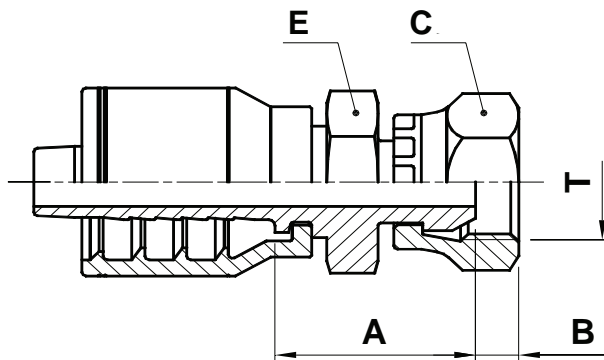

F2-PFS

NPSM Female Swivel

USE WITH TEXCEL HOSE SERIES

HB3K, HB3K-XT, HB4K, HB5K, HB5K-XT, HB6K, HBR1, HBR2, HHT2

ONE-PIECE NO-SKIVE FITTING

CODE	HOSE			THREAD SIZE	A		B		E		C		Box Qty		
	SIZE	INCH	DN		[in]	[mm]	[in]	[mm]	[in]	[in]	[mm]	[in]		[in]	[mm]
F2-0404-PFS	04	¼	6	¼" - 18	0.94	24.0	0.17	4.2	0.75	¾	19.0	0.75	¾	19.0	40
F2-0606-PFS	06	⅜	10	⅜" - 18	1.04	26.5	0.22	5.7	0.87	⅞	22.0	0.87	⅞	22.0	30
F2-0608-PFS	06	⅜	10	½" - 14	1.12	28.5	0.27	6.9	0.87	⅞	22.0	1.06	1 ⅛	27.0	25
F2-0808-PFS	08	½	12	½" - 14	1.14	29.0	0.27	6.9	0.87	⅞	22.0	1.06	1 ⅛	27.0	40
F2-1212-PFS	12	¾	19	¾" - 14	1.45	36.8	0.34	8.7	1.06	1 ⅛	27.0	1.26	1 ¼	32.0	20
F2-1616-PFS	16	1	25	1" - 11 ½	1.59	40.5	0.41	10.5	1.26	1 ¼	32.0	1.50	1 ½	38.0	10