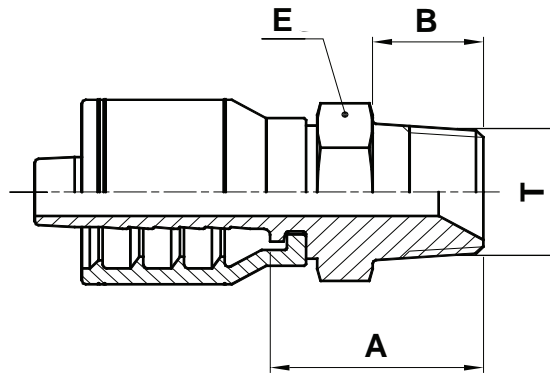

# F2-PM-S

NPT Male Stainless Steel

## USE WITH TEXCEL HOSE SERIES

HB3K, HB3K-XT, HB4K, HB5K, HB5K-XT, HB6K, HBR1, HBR2, HHT2

ONE-PIECE NO-SKIVE FITTING

CODE	SIZE	HOSE		THREAD SIZE	A		B		E		Box Qty	
		INCH	DN		[in]	[mm]	[in]	[mm]	[in]	↻[in]		[mm]
F2-0404-PM-S	04	¼	6	¼" - 18	1.04	26.5	0.55	14.0	0.55	⅞	14.0	50
F2-0606-PM-S	06	⅜	10	⅜" - 18	1.10	28.0	0.55	14.0	0.75	¾	19.0	25
F2-0808-PM-S	08	½	12	½" - 14	1.32	33.5	0.75	19.0	0.87	⅞	22.0	20
F2-1212-PM-S	12	¾	19	¾" - 14	1.63	41.5	0.75	19.0	1.06	1 ⅛	27.0	20
F2-1616-PM-S	16	1	25	1" - 11 ½	1.89	48.0	0.94	24.0	1.42	1 ⅞	36.0	10