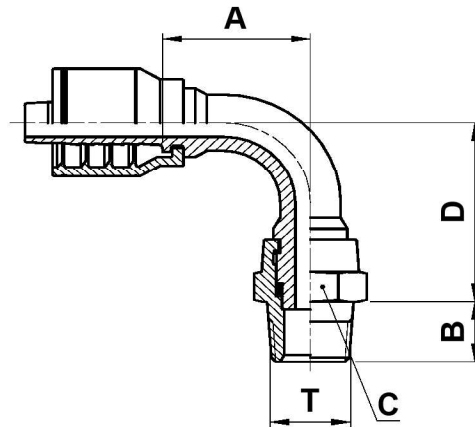

# F2-PMS90

NPT Male Swivel 90° Bend

## USE WITH TEXCEL HOSE SERIES

HB3K, HB3K-XT, HB4K, HB5K, HB5K-XT, HB6K, HBR1, HBR2, HHT2

ONE-PIECE NO-SKIVE FITTING

CODE	HOSE			THREAD SIZE	A		B		D		C		Box Qty	
	SIZE	INCH	DN		[in]	[mm]	[in]	[mm]	[in]	[mm]	[in]	[in]		[mm]
F2-0404-PMS90	04	¼	6	¼" - 18	1.10	28	0.55	14	1.46	37	0.67	1¼ <sub>16</sub>	17	40
F2-0606-PMS90	06	⅜	10	⅜" - 18	1.36	34.5	0.56	14.3	1.76	44.7	0.87	7⁄ <sub>8</sub>	22	20
F2-0808-PMS90	08	½	12	½" - 14	1.75	44.5	0.75	19	2.34	59.5	1.06	1 1⁄ <sub>16</sub>	27	20
F2-1212-PMS90	12	¾	19	¾" - 14	2.42	61.5	0.76	19.4	3.60	91.4	1.42	1 7⁄ <sub>16</sub>	36	10