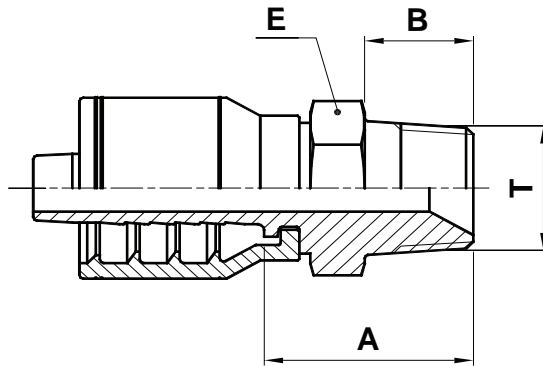

F2-PM-X

NPT Male Extended Thread Size

USE WITH TEXCEL HOSE SERIES

HBJK

ONE-PIECE NO-SKIVE FITTING

CODE	SIZE	HOSE		THREAD SIZE	A		B		E		Box Qty	
		INCH	DN		[in]	[mm]	[in]	[mm]	[in]	[in]		[mm]
F2-0406-PM-X	04	1/4	6	3/8" - 18	1.42	36.0	0.87	22.0	0.75	3/4	19.0	40
F2-0606-PM-X	06	3/8	10	3/8" - 18	1.44	36.5	0.87	22.0	0.75	3/4	19.0	50