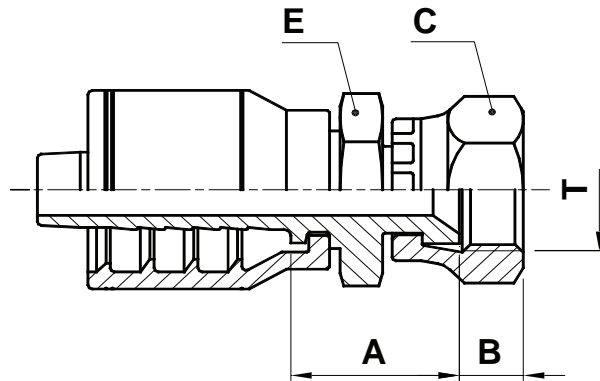

F2-SFS

SAE Female Swivel

USE WITH TEXCEL HOSE SERIES

HB3K, HB3K-XT, HB4K, HB5K, HB5K-XT, HB6K, HBR1, HBR2, HHT2

ONE-PIECE NO-SKIVE FITTING

CODE	HOSE		THREAD SIZE	A		B		E	C		Box Qty			
	SIZE INCH	DN		[in]	[mm]	[in]	[mm]		[in]	[in]		[mm]		
F2-0406-SFS	04 1/4	6	5/8" - 18	0.94	23.9	0.43	10.8	0.75	3/4	19.0	0.87	7/8	22.0	40
F2-0606-SFS	06 3/8	10	5/8" - 18	0.94	24.0	0.43	10.8	0.75	3/4	19.0	0.87	7/8	22.0	30
F2-0808-SFS	08 1/2	12	3/4" - 16	1.10	28.0	0.43	10.8	0.75	3/4	19.0	0.95	15/16	24.0	50
F2-1212-SFS	12 3/4	19	1 1/16" - 14	1.23	31.2	0.57	14.4	1.06	1 1/16	27.0	1.26	1 1/4	32.0	20