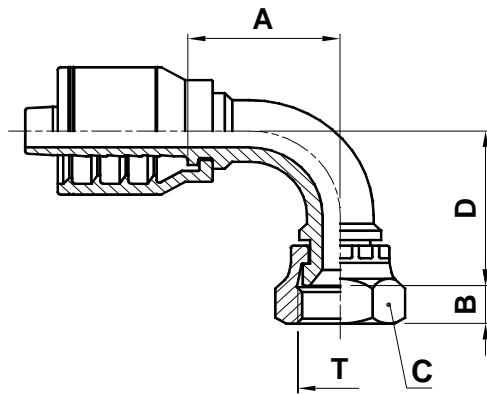

F2-SFS90

SAE Female Swivel 90° Bent Tube Medium Drop

USE WITH TEXCEL HOSE SERIES

HB3K, HB3K-XT, HB4K, HB5K, HB5K-XT, HB6K, HBR1, HBR2, HHT2

ONE-PIECE NO-SKIVE FITTING

CODE	HOSE			THREAD SIZE	A		B		D		C		Box Qty	
	SIZE	INCH	DN		[in]	[mm]	[in]	[mm]	[in]	[mm]	[in]	↗ [in]		[mm]
F2-0606-SFS90	06	3/8	10	5/8" - 18	1.46	37	0.43	10.8	1.46	37.0	0.87	7/8	22.0	20