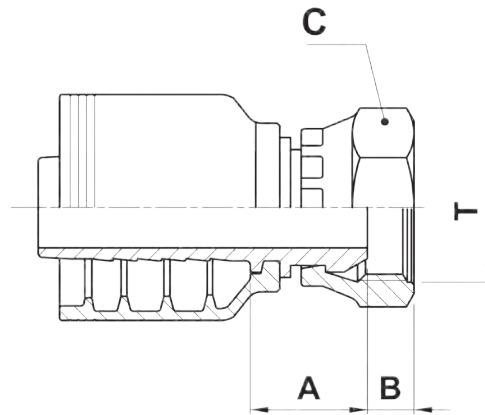

F4-BFS

BSPF Female Swivel

USE WITH TEXCEL HOSE SERIES

HS3K, HS4K, HS5K (TO SIZE 20), HS5K-XT, HS6K (TO SIZE 16), HBR1 (SIZES 12 TO 32), HBR2 (SIZES 12 TO 32), HB3K-12 & 16, HB4K-12

ONE-PIECE NO-SKIVE FITTING

CODE	SIZE	HOSE		THREAD SIZE	A		B		C			Box Qty
		INCH	DN		[in]	[mm]	[in]	[mm]	[in]	↻[in]	[mm]	
F4-0808-BFS	08	½	12	½" - 14	0.86	21.8	0.26	6.4	1.06	1 ¼	27.0	20
F4-1212-BFS	12	¾	19	¾" - 14	0.92	23.3	0.34	8.7	1.26	1 ¼	32.0	20
F4-1616-BFS	16	1	25	1" - 11	1.12	28.5	0.41	10.5	1.50	1 ½	38.0	10
F4-2020-BFS	31	1 ¼	20	1 ¼" - 11	1.45	36.8	0.39	10.0	1.97	2	50.0	6
F4-2424-BFS	24	1 ½	38	1 ½" - 11	1.41	35.8	0.47	12.0	2.17	2 ¾	55.0	4
F4-3232-BFS	32	2	51	2" - 11	1.48	37.6	0.63	16.0	2.76	2 ¾	70.0	5