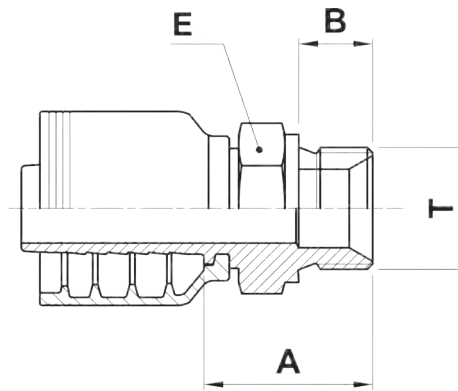

F4-BPM

BSPP Male

USE WITH TEXCEL HOSE SERIES

HS3K, HS4K, HS5K (TO SIZE 20), HS5K-XT, HS6K (TO SIZE 16), HBR1 (SIZES 12 TO 32), HBR2 (SIZES 12 TO 32), HB3K-12 & 16, HB4K-12

ONE-PIECE NO-SKIVE FITTING

| CODE | SIZE | HOSE | | THREAD SIZE | A | | B | | E | | Box Qty | |
|-------------|------|-------|----|-------------|------|------|------|------|------|-------|---------|------|
| | | INCH | DN | | [in] | [mm] | [in] | [mm] | [in] | [in] | | [mm] |
| F4-1212-BPM | 12 | 3/4 | 19 | 3/4" - 14 | 1.50 | 38.0 | 0.63 | 16.0 | 1.26 | 1 1/4 | 32.0 | 20 |
| F4-1616-BPM | 16 | 1 | 25 | 1" - 11 | 1.65 | 42.0 | 0.75 | 19.0 | 1.61 | 1 5/8 | 41.0 | 10 |
| F4-2020-BPM | 20 | 1 1/4 | 31 | 1 1/4" - 11 | 2.00 | 50.9 | 0.79 | 20.0 | 1.97 | 2 | 50.0 | 6 |