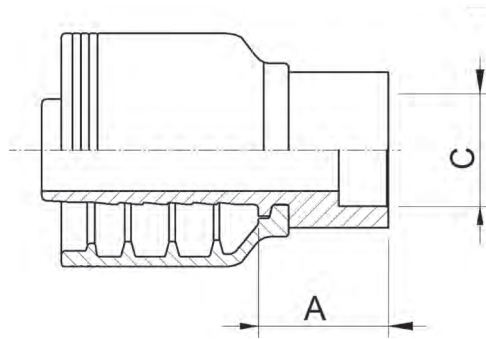

F4-BRF

Braze Female Solid

USE WITH TEXCEL HOSE SERIES

HS3K, HS4K, HS5K (TO SIZE 20), HS5K-XT, HS6K (TO SIZE 16), HBR1 (SIZES 12 TO 32), HBR2 (SIZES 12 TO 32), HB3K-12 & 16, HB4K-12

ONE-PIECE NO-SKIVE FITTING

CODE	HOSE			A		C		Box Qty
	SIZE	INCH	DN	[in]	[mm]	[in]	[mm]	
F4-1212-BRF	12	¾	19	0.79	20.0	0.76	19.2	20
F4-1616-BRF	16	1	25	0.91	23.0	1.01	25.6	10