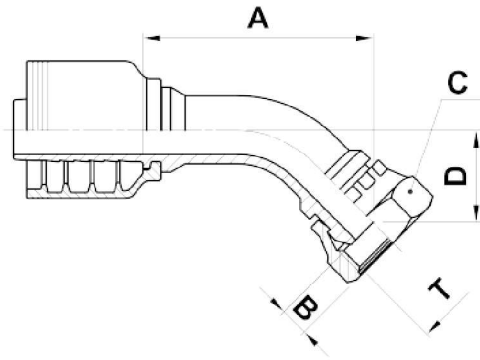

F4-BSPFS45

BSP Female Swivel 45° Bent Tube

USE WITH TEXCEL HOSE SERIES

HS3K, HS4K, HS5K (to size 20), HS5K-XT, HS6K (to size 16), HBR1 (size 20 to 32), HBR2 (size 20 to 32)

ONE-PIECE NO-SKIVE FITTING

CODE	HOSE		THREAD SIZE	A		B		D		C		Box Qty	
	SIZE INCH	DN		[in]	[mm]	[in]	[mm]	[in]	[mm]	[in]	[in]		[mm]
F4-0808-BSPFS45	08 ½	12	½" - 14	1.86	47.2	0.26	6.5	0.71	18	1.06	1 ⅛	27	30
F4-1212-BSPFS45	12 ¾	19	¾" - 14	2.66	67.4	0.34	8.7	1.06	26.9	1.26	1 ¼	32	15
F4-1616-BSPFS45	16 1	25	1" - 11	3.29	83.6	0.41	10.5	1.33	33.8	1.50	1 ½	38	6
F4-2020-BSPFS45	20 1 ¼	31	1 ¼" - 11	3.90	99	0.39	10	1.48	37.5	2	1.97	50	6