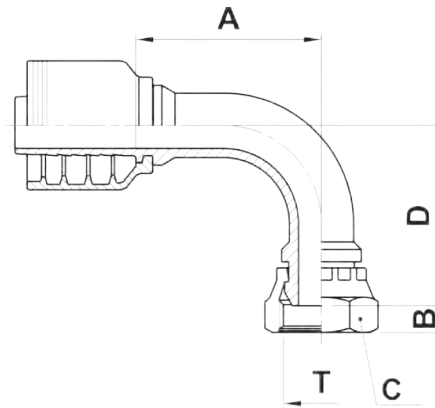

F4-BSPFS90

BSP Female Swivel 90° Bent Tube

USE WITH TEXCEL HOSE SERIES

HS3K, HS4K, HS5K (TO SIZE 20), HS5K-XT, HS6K (TO SIZE 16), HBR1 (SIZES 12 TO 32), HBR2 (SIZES 12 TO 32), HB3K-12 & 16, HB4K-12

ONE-PIECE NO-SKIVE FITTING

CODE	HOSE			THREAD SIZE	A		B		D		C		Box Qty	
	SIZE	INCH	DN		[in]	[mm]	[in]	[mm]	[in]	[mm]	[in]	 [in]		[mm]
F4-0808-BSPFS90	08	1/2	12	1/2" - 14	1.66	42.2	0.26	6.5	1.41	36.0	1.06	1 1/16	27.0	25
F4-1212-BSPFS90	12	3/4	19	3/4" - 14	2.18	55.5	0.34	8.7	2.17	55.0	1.26	1 1/4	32.0	15
F4-1616-BSPFS90	16	1	25	1" - 11	2.83	72.0	0.41	10.5	2.80	71.0	1.50	1 1/2	38.0	6
F4-2020-BSPFS90	20	1 1/4	31	1 1/4" - 11	3.41	86.5	0.39	10.0	3.03	77.0	1.97	2	50.0	6
F4-2424-BSPFS90	24	1 1/2	38	1 1/2" - 11	4.49	114.0	0.47	12.0	4.25	108.0	2.17	2 3/16	55.0	4