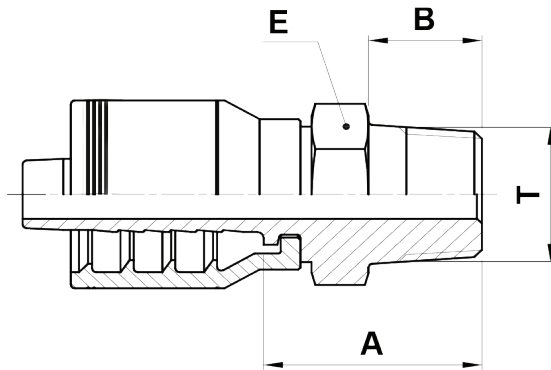

# F4-BTM

BSP Taper Male

## USE WITH TEXCEL HOSE SERIES

HS3K, HS4K, HS5K (TO SIZE 20), HS5K-XT, HS6K (TO SIZE 16), HBR1 (SIZES 12 TO 32), HBR2 (SIZES 12 TO 32), HB3K-12 & 16, HB4K-12

ONE-PIECE NO-SKIVE FITTING

CODE	SIZE	HOSE		THREAD SIZE	A		B		E		Box Qty	
		INCH	DN		[in]	[mm]	[in]	[mm]	[in]	[in]		[mm]
F4-1212-BTM	12	3/4	19	3/4" - 14	1.54	39.0	0.79	20.0	1.06	1 1/16	27.0	20
F4-1616-BTM	16	1	25	1" - 11	1.85	47.0	0.91	23.0	1.42	1 7/16	36.0	10
F4-2020-BTM	20	1 1/4	31	1 1/4" - 11	2.08	52.9	0.98	25.0	1.81	1 13/16	46.0	6