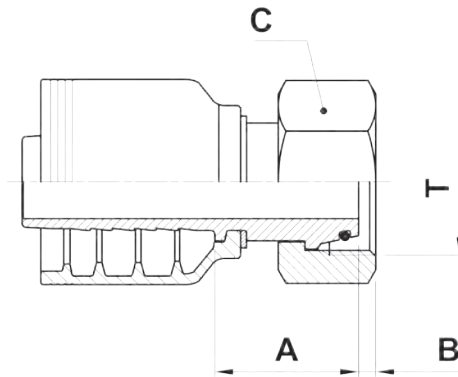

F4-DHFS

Metric DIN Heavy Female O-Ring Swivel

USE WITH TEXCEL HOSE SERIES

HS3K, HS4K, HS5K (TO SIZE 20), HS5K-XT, HS6K (TO SIZE 16), HBR1 (SIZES 12 TO 32), HBR2 (SIZES 12 TO 32), HB3K-12 & 16, HB4K-12

ONE-PIECE NO-SKIVE FITTING

CODE	HOSE			THREAD SIZE	TUBE SIZE	A		B		C		Box Qty	
	SIZE	INCH	DN			[in]	[mm]	[in]	[mm]	[in]	↗[in]		[mm]
F4-0824-DHFS	08	½	12	M24X1.5	16S	1.33	33.8	0.12	3.0	1.18	1 ⅜	30.0	25
F4-1030-DHFS	10	⅝	16	M30X2	20S	1.34	34.0	0.14	3.5	1.42	1 ⅞	36.0	20
F4-1036-DHFS	10	⅝	16	M36X2	25S	1.69	43.0	0.12	3.0	1.81	1 ⅜	46.0	25
F4-1230-DHFS	12	¾	19	M30X2	20S	1.36	34.5	0.12	3.2	1.42	1 ⅞	36.0	15
F4-1236-DHFS	12	¾	19	M36X2	25S	1.56	39.5	0.12	3.0	1.81	1 ⅜	46.0	15
F4-1636-DHFS	16	1	25	M36X2	25S	1.65	42.0	0.12	3.0	1.81	1 ⅜	46.0	10
F4-1642-DHFS	16	1	25	M42X2	30S	1.76	44.6	0.24	6.0	1.97	2	50.0	10
F4-2052-DHFS	20	1 ¼	31	M52X2	38S	1.93	48.9	0.26	6.5	2.36	2 ⅜	60.0	5