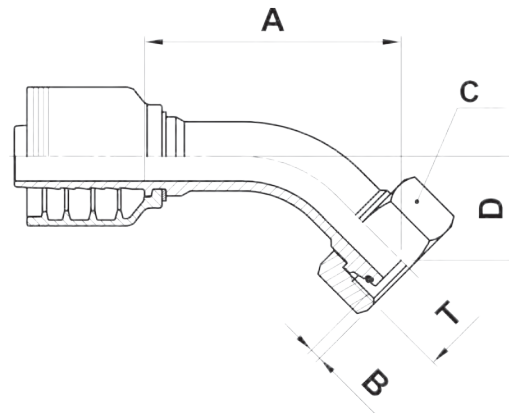

# F4-DHFS45

DKOS Female Swivel 45° Bent Tube

## USE WITH TEXCEL HOSE SERIES

HS3K, HS4K, HS5K (TO SIZE 20), HS5K-XT, HS6K (TO SIZE 16), HBR1 (SIZES 12 TO 32), HBR2 (SIZES 12 TO 32), HB3K-12 & 16, HB4K-12

ONE-PIECE NO-SKIVE FITTING

| CODE           | HOSE |      |    | THREAD SIZE | TUBE SIZE | A    |       | B    |      | D    |      | C    |        | Box Qty |      |
|----------------|------|------|----|-------------|-----------|------|-------|------|------|------|------|------|--------|---------|------|
|                | SIZE | INCH | DN |             |           | [in] | [mm]  | [in] | [mm] | [in] | [mm] | [in] | ↗ [in] |         | [mm] |
| F4-0824-DHFS45 | 08   | ½    | 12 | M24X1.5     | 16S       | 2.19 | 55.7  | 0.12 | 3.0  | 1.02 | 26.0 | 1.18 | 1 ⅜    | 30.0    | 20   |
| F4-1230-DHFS45 | 12   | ¾    | 19 | M30X2       | 20S       | 2.34 | 6.04  | 0.12 | 3.0  | 1.11 | 28.3 | 1.42 | 1 ⅞    | 36.0    | 15   |
| F4-1236-DHFS45 | 12   | ¾    | 19 | M36X2       | 25S       | 2.71 | 68.9  | 0.12 | 3.0  | 1.19 | 30.4 | 1.81 | 1 ⅞    | 46.0    | 10   |
| F4-1642-DHFS45 | 16   | 1    | 25 | M42X2       | 30S       | 3.50 | 89.0  | 0.24 | 6.0  | 1.45 | 37.0 | 1.97 | 2      | 50.0    | 6    |
| F4-2052-DHFS45 | 20   | 1 ¼  | 31 | M52X2       | 38S       | 4.85 | 123.3 | 0.26 | 6.5  | 1.80 | 45.6 | 2.36 | 2 ⅜    | 60.0    | 4    |