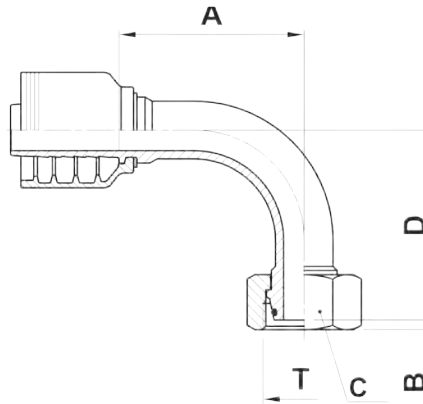

# F4-DHFS90

DKOS Female Swivel 90° Bent Tube

## USE WITH TEXCEL HOSE SERIES

HS3K, HS4K, HS5K (TO SIZE 20), HS5K-XT, HS6K (TO SIZE 16), HBR1 (SIZES 12 TO 32), HBR2 (SIZES 12 TO 32), HB3K-12 & 16, HB4K-12

ONE-PIECE NO-SKIVE FITTING

CODE	HOSE			THREAD SIZE	TUBE SIZE	A		B		D		C		Box Qty	
	SIZE	INCH	DN			[in]	[mm]	[in]	[mm]	[in]	[mm]	[in]	[in]		[mm]
F4-0824-DHFS90	08	½	12	M24X1.5	16S	1.53	38.9	0.12	3.0	1.67	42.5	1.18	1 ¾	30.0	20
F4-1030-DHFS90	10	⅝	16	M30X2	20S	2.13	54.0	0.12	3.2	2.17	55.0	1.42	1 ⅞	36.0	15
F4-1230-DHFS90	12	¾	19	M30X2	20S	2.19	55.5	0.12	3.2	2.24	57.0	1.42	1 ⅞	36.0	10
F4-1236-DHFS90	12	¾	19	M36X2	25S	2.18	55.5	0.12	3.0	2.36	60.0	1.81	1 13/16	46.0	10
F4-1642-DHFS90	16	1	25	M42X2	30S	2.91	74.0	0.24	6.0	2.95	75.0	1.97	2	50.0	5
F4-2052-DHFS90	20	1 ¼	31	M52X2	38S	3.76	95.6	0.26	6.5	4.09	104.0	2.36	2 ¾	60.0	4