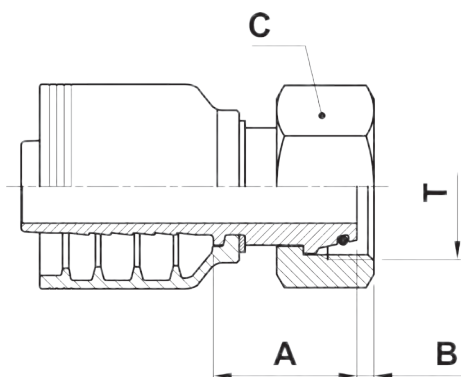

F4-DLFS

DKOL Female Swivel

USE WITH TEXCEL HOSE SERIES

HS3K, HS4K, HS5K (TO SIZE 20), HS5K-XT, HS6K (TO SIZE 16), HBR1 (SIZES 12 TO 32), HBR2 (SIZES 12 TO 32), HB3K-12 & 16, HB4K-12

ONE-PIECE NO-SKIVE FITTING

CODE	HOSE			THREAD SIZE	Tube Size	A		B		C			Box Qty
	SIZE	INCH	DN			[in]	[mm]	[in]	[mm]	[in]	 [in]	[mm]	
F4-1026-DLFS	10	5/8	16	M26X1.5	18L	1.14	29.0	0.08	2.0	1.26	1 1/4	32.0	30
F4-1230-DLFS	12	3/4	19	M30X2	22L	1.16	29.5	0.14	3.5	1.42	1 7/16	36.0	20
F4-1636-DLFS	16	1	25	M36X2	28L	1.26	32.0	0.14	3.5	1.61	1 5/8	41.0	10
F4-2045-DLFS	20	1 1/4	31	M45X2	35L	1.63	41.4	0.08	2.0	1.97	2	50.0	5
F4-2452-DLFS	24	1 1/2	38	M52X2	42L	1.56	39.5	0.12	3.0	2.36	2 3/8	60.0	4