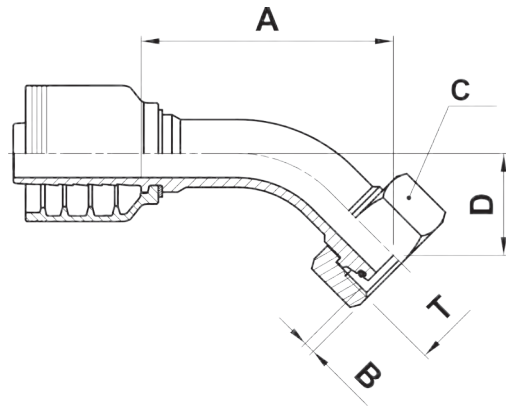

# F4-DLFS45

DKOL Female Swivel 45° Bent Tube

## USE WITH TEXCEL HOSE SERIES

HS3K, HS4K, HS5K (TO SIZE 20), HS5K-XT, HS6K (TO SIZE 16), HBR1 (SIZES 12 TO 32), HBR2 (SIZES 12 TO 32), HB3K-12 & 16, HB4K-12

ONE-PIECE NO-SKIVE FITTING

CODE	HOSE		THREAD SIZE	PIPE	A		B		D		E		Box Qty		
	SIZE	INCH DN			[in]	[mm]	[in]	[mm]	[in]	[mm]	[in]	[in]		[mm]	
F4-1026-DLFS45	10	5/8	16	M26X1.5	18L	2.46	62.5	0.08	2.0	1.00	25.5	1.26	1 1/4	32.0	20
F4-1230-DLFS45	12	3/4	19	M30X2	22L	2.66	67.5	0.14	3.5	1.11	28.3	1.42	1 7/16	36.0	10
F4-1636-DLFS45	16	1	25	M36X2	28L	3.35	85.0	0.14	3.5	1.30	33.1	1.61	1 5/8	41.0	6
F4-2045-DLFS45	20	1 1/4	31	M45X2	35L	4.11	104.5	0.08	2.0	1.65	42.0	1.97	2	50.0	5
F4-2452-DLFS45	24	1 1/2	38	M52X2	42L	4.76	121.0	0.12	3.0	1.81	46.0	2.36	2 3/8	60.0	2