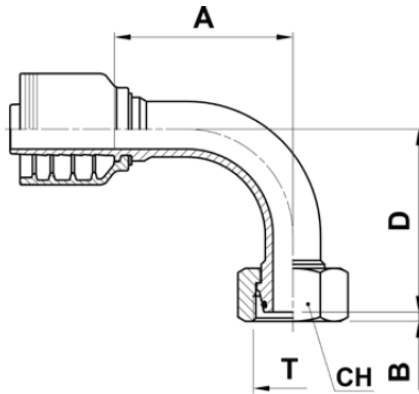

F4-DLFS90

DKOL Female Swivel 90° Bent Tube

USE WITH TEXCEL HOSE SERIES

HS3K, HS4K, HS5K (TO SIZE 20), HS5K-XT, HS6K (TO SIZE 16), HBR1 (SIZES 12 TO 32), HBR2 (SIZES 12 TO 32), HB3K-12 & 16, HB4K-12

ONE-PIECE NO-SKIVE FITTING

CODE	HOSE			THREAD SIZE	TUBE SIZE	A		B		D		C		Box Qty	
	SIZE	INCH	DN			[in]	[mm]	[in]	[mm]	[in]	[mm]	[in]	[in]		[mm]
F4-1026-DLFS90	10	5/8"	16	M26X1.5	18L	2.13	54.0	0.08	2.0	2.09	53.0	1.26	1 1/4	32.0	20
F4-1230-DLFS90	12	3/4"	19	M30X2	22L	2.18	55.5	0.14	3.5	2.24	57.0	1.42	1 7/16	36.0	10
F4-1636-DLFS90	16	1"	25	M36X2	28L	2.91	74.0	0.14	3.5	2.72	69.0	1.61	1 5/8	41.0	6
F4-2045-DLFS90	20	1 1/4"	31	M45X2	35L	3.37	85.5	0.08	2.0	3.27	83.0	1.97	2	50.0	5
F4-2452-DLFS90	24	1 1/2"	38	M52X2	42L	4.05	103.0	0.12	3.0	3.76	95.5	2.36	2 3/8	60.0	4