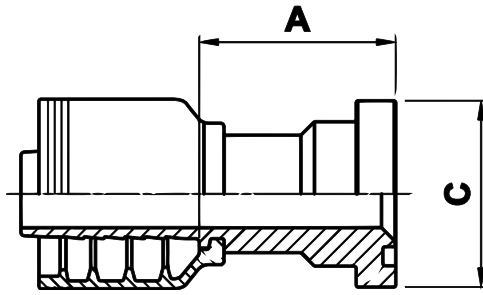

F4-FL

Code 61 Flange

USE WITH TEXCEL HOSE SERIES

HS3K, HS4K, HS5K (TO SIZE 20), HS5K-XT, HS6K (TO SIZE 16), HBR1 (SIZES 12 TO 32), HBR2 (SIZES 12 TO 32), HB3K-12 & 16, HB4K-12

ONE-PIECE NO-SKIVE FITTING

CODE	HOSE			FLANGE	A		C		Box Qty
	SIZE	INCH	DN		[in]	[mm]	[in]	[mm]	
F4-0808-FL	08	½	12	½"	1.52	38.7	1.19	30.2	25
F4-0812-FL	08	½	12	¾"	1.56	39.7	1.50	38.0	25
F4-1212-FL	12	¾	19	¾"	1.56	39.5	1.50	38.0	15
F4-1216-FL	12	¾	19	1"	1.81	46.0	1.75	44.4	15
F4-1616-FL	16	1	25	1"	1.87	47.5	1.75	44.4	12
F4-1620-FL	16	1	25	1 ¼"	1.91	48.5	1.75	44.4	10
F4-2016-FL	20	1 ¼	31	1"	2.02	51.4	1.75	44.5	6
F4-2020-FL	20	1 ¼	31	1 ¼"	2.02	51.4	2.00	50.8	6
F4-2024-FL	20	1 ¼	31	1 ½"	2.16	54.9	2.37	60.3	6
F4-2424-FL	24	1 ½	38	1 ½"	2.09	53.0	2.37	60.3	4
F4-2432-FL	24	1 ½	38	2"	2.93	74.5	2.81	71.4	3
F4-3232-FL	32	2	51	2"	3.00	76.2	2.81	71.4	3