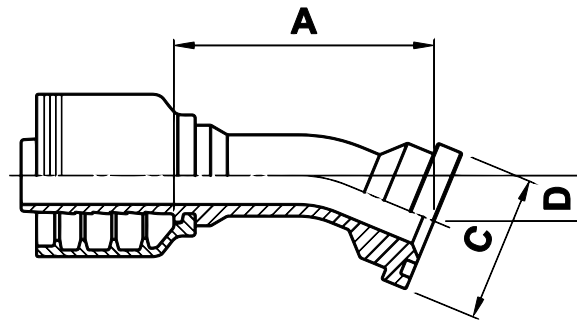

# F4-FL22.5

Code 61 Flange 22.5° Bend

## USE WITH TEXCEL HOSE SERIES

HS3K, HS4K, HS5K (TO SIZE 20), HS5K-XT, HS6K (TO SIZE 16), HBR1 (SIZES 12 TO 32), HBR2 (SIZES 12 TO 32), HB3K-12 & 16, HB4K-12

ONE-PIECE NO-SKIVE FITTING

| CODE           | HOSE |      |    | FLANGE | A    |       | C    |      | D    |      | Box Qty |
|----------------|------|------|----|--------|------|-------|------|------|------|------|---------|
|                | SIZE | INCH | DN |        | [in] | [mm]  | [in] | [mm] | [in] | [mm] |         |
| F4-1212-FL22.5 | 12   | ¾"   | 19 | ¾"     | 2.71 | 68.9  | 1.50 | 38.0 | 0.50 | 12.7 | 10      |
| F4-1216-FL22.5 | 12   | ¾"   | 19 | 1"     | 2.60 | 65.9  | 1.75 | 44.4 | 0.52 | 13.3 | 10      |
| F4-1616-FL22.5 | 16   | 1"   | 25 | 1"     | 2.83 | 72.0  | 1.75 | 44.4 | 0.45 | 11.5 | 8       |
| F4-1620-FL22.5 | 16   | 1"   | 25 | 1¼"    | 2.91 | 74.0  | 2.00 | 50.8 | 0.50 | 12.6 | 8       |
| F4-2020-FL22.5 | 20   | 1¼"  | 31 | 1¼"    | 3.21 | 81.5  | 2.00 | 50.8 | 0.53 | 13.5 | 8       |
| F4-2024-FL22.5 | 20   | 1¼"  | 31 | 1½"    | 3.39 | 86.0  | 2.37 | 60.3 | 0.53 | 13.5 | 8       |
| F4-2424-FL22.5 | 24   | 1½"  | 38 | 1½"    | 3.90 | 99.0  | 2.37 | 60.3 | 0.63 | 16.0 | 4       |
| F4-3232-FL22.5 | 32   | 2"   | 51 | 2"     | 5.78 | 146.7 | 2.81 | 71.4 | 0.91 | 23.0 | 3       |