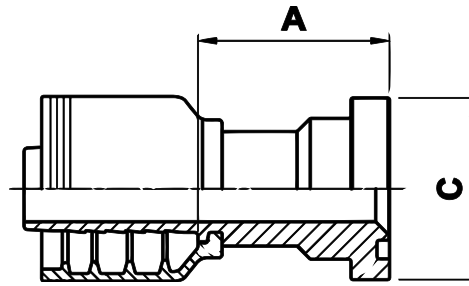

F4-FLH

Code 62 Flange

USE WITH TEXCEL HOSE SERIES

HS3K, HS4K, HS5K (TO SIZE 20), HS5K-XT, HS6K (TO SIZE 16), HBR1 (SIZES 12 TO 32), HBR2 (SIZES 12 TO 32), HB3K-12 & 16, HB4K-12

ONE-PIECE NO-SKIVE FITTING

CODE	HOSE			FLANGE	A		C		Box Qty
	SIZE	INCH	DN		[in]	[mm]	[in]	[mm]	
F4-0808-FLH	08	½"	12	½"	1.56	39.7	1.25	31.7	25
F4-1212-FLH	12	¾"	19	¾"	1.71	43.5	1.63	41.3	15
F4-1216-FLH	12	¾"	19	1"	2.32	59.0	1.88	47.6	10
F4-1612-FLH	16	1"	25	¾"	2.20	56.0	1.63	41.3	10
F4-1616-FLH	16	1"	25	1"	2.38	60.5	1.88	47.6	10
F4-1620-FLH	16	1"	25	1 ¼"	2.66	67.5	2.13	54.0	8
F4-2016-FLH	20	1 ¼"	31	1"	2.65	67.4	1.87	47.6	6
F4-2020-FLH	20	1 ¼"	31	1 ¼"	2.83	71.9	2.13	54.0	6
F4-2024-FLH	20	1 ¼"	31	1 ½"	3.20	81.4	2.50	63.5	4
F4-2424-FLH	24	1 ½"	38	1 ½"	2.99	76.0	2.50	63.5	3
F4-3232-FLH	32	2"	51	2"	3.48	88.5	3.13	79.4	3