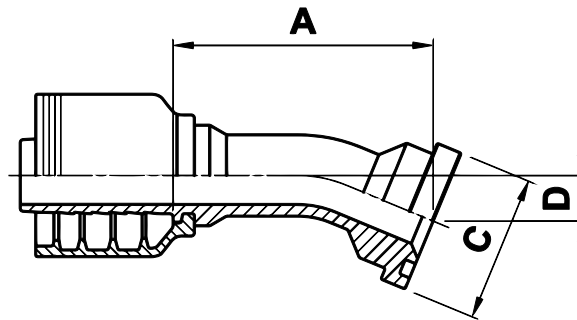

F4-FLH22.5C

Code 62 CAT Flange 22.5° BEND

USE WITH TEXCEL HOSE SERIES

HS3K, HS4K, HS5K (TO SIZE 20), HS5K-XT, HS6K (TO SIZE 16), HBR1 (SIZES 12 TO 32), HBR2 (SIZES 12 TO 32), HB3K-12 & 16, HB4K-12

ONE-PIECE NO-SKIVE FITTING

CODE	HOSE			FLANGE	A		C		D		Box Qty
	SIZE	INCH	DN		[in]	[mm]	[in]	[mm]	[in]	[mm]	
F4-1616-FLH22.5C	16	1	25	1"	3.63	92.1	1.87	47.6	0.63	16.0	6