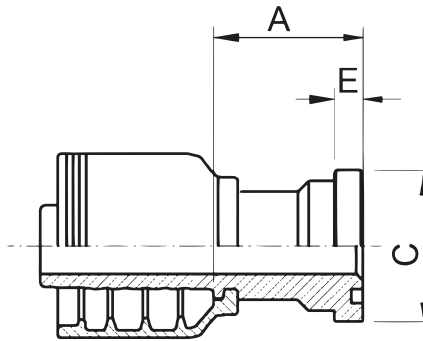

F4-FLHC

Code 62 CAT Flange

USE WITH TEXCEL HOSE SERIES

HS3K, HS4K, HS5K (TO SIZE 20), HS5K-XT, HS6K (TO SIZE 16), HBR1 (SIZES 12 TO 32), HBR2 (SIZES 12 TO 32), HB3K-12 & 16, HB4K-12

ONE-PIECE NO-SKIVE FITTING

CODE	HOSE			FLANGE	A		C		E		Box Qty
	SIZE	INCH	DN		[in]	[mm]	[in]	[mm]	[in]	[mm]	
F4-1212-FLHC	12	3/4	19	3/4"	1.95	49.5	1.63	41.3	0.57	14.5	10
F4-1216-FLHC	12	3/4	19	1"	2.51	64.0	1.87	47.6	0.57	14.5	10
F4-1616-FLHC	16	1	25	1"	2.58	65.5	1.87	47.6	0.57	14.5	10
F4-1620-FLHC	16	1	25	1 1/4"	2.87	73.0	2.13	54.0	0.57	14.5	8
F4-2020-FLHC	20	1 1/4	31	1 1/4"	3.00	76.1	2.13	54.0	0.57	14.5	6
F4-2024-FLHC	20	1 1/4	31	1 1/2"	3.28	83.4	2.50	63.5	0.57	14.5	4