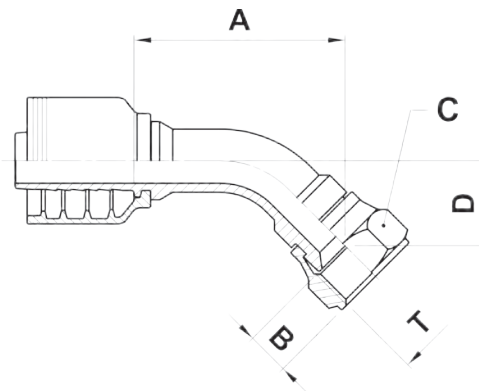

F4-JFS45M

JIC Female Swivel 45° Bent Tube Medium Drop

USE WITH TEXCEL HOSE SERIES

HS3K, HS4K, HS5K (TO SIZE 20), HS5K-XT, HS6K (TO SIZE 16), HBR1 (SIZES 12 TO 32), HBR2 (SIZES 12 TO 32), HB3K-12 & 16, HB4K-12

ONE-PIECE NO-SKIVE FITTING

CODE	HOSE			THREAD SIZE	A		B		D		C		Box Qty	
	SIZE	INCH	DN		[in]	[mm]	[in]	[mm]	[in]	[mm]	[in]	[in]		[mm]
F4-0808-JFS45M	08	1/2	12	3/4" - 16	1.73	44.0	0.42	10.7	0.54	13.8	0.87	7/8	22.0	25
F4-0810-JFS45M	08	1/2	12	7/8" - 14	1.83	46.4	0.49	12.5	0.79	20.0	1.06	1 1/16	27.0	20
F4-1010-JFS45M	10	5/8	16	7/8" - 14	2.42	61.5	0.50	12.7	0.97	24.8	1.06	1 1/16	27.0	20
F4-1012-JFS45M	10	5/8	16	1 1/16" - 12	2.38	60.5	0.54	13.8	1.14	29.0	1.26	1 1/4	32.0	15
F4-1212-JFS45M	12	3/4	19	1 1/16" - 12	2.66	67.4	0.56	14.3	1.06	26.9	1.26	1 1/4	32.0	15
F4-1216-JFS45M	12	3/4	19	1 5/16" - 12	2.75	29.9	0.64	16.3	1.19	30.4	1.50	1 1/2	38.0	10
F4-1616-JFS45M	16	1	25	1 5/16" - 12	3.31	84.0	0.63	16.0	1.26	32.0	1.50	1 1/2	38.0	8
F4-1620-JFS45M	16	1	25	1 5/8" - 12	3.63	92.2	0.63	16.0	1.54	39.2	1.97	2	50.0	5
F4-2020-JFS45M	20	1 1/4	31	1 5/8" - 12	3.90	99.0	0.63	16.0	1.48	37.5	1.97	2	50.0	6
F4-2424-JFS45M	24	1 1/2	38	1 7/8" - 12	5.21	132.4	0.73	18.5	2.03	51.5	2.17	2 3/16	55.0	4
F4-3232-JFS45M	32	2	51	2 1/2" - 12	6.01	152.6	0.94	24.0	2.71	68.8	2.95	2 15/16	75.0	2