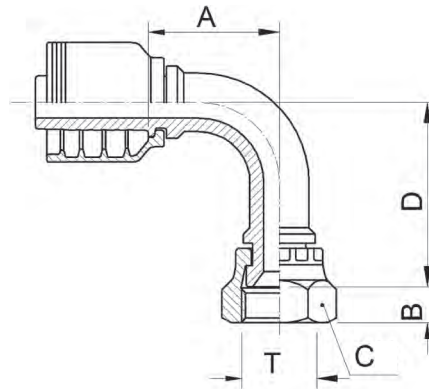

F4-JFS90L

JIC Female Swivel 90° Bent Tube Long Drop

USE WITH TEXCEL HOSE SERIES

HS3K, HS4K, HS5K (TO SIZE 20), HS5K-XT, HS6K (TO SIZE 16), HBR1 (SIZES 12 TO 32), HBR2 (SIZES 12 TO 32), HB3K-12 & 16, HB4K-12

ONE-PIECE NO-SKIVE FITTING

CODE	HOSE			THREAD SIZE	A		B		D		C		Box Qty	
	SIZE	INCH	DN		[in]	[mm]	[in]	[mm]	[in]	[mm]	[in]	[in]		[mm]
F4-1212-JFS90L	12	3/4	19	1 1/16" - 12	2.16	55.0	0.56	14.3	3.74	95.0	1.26	1 1/4	32.0	10
F4-1616-JFS90L	16	1	25	1 5/16" - 12	2.95	75.0	0.63	16.0	4.33	110.0	1.50	1 1/2	38.0	5
F4-2020-JFS90L	20	1 1/4	31	1 5/8" - 12	3.41	86.5	0.63	16.0	4.33	110.0	1.97	2	50.0	5