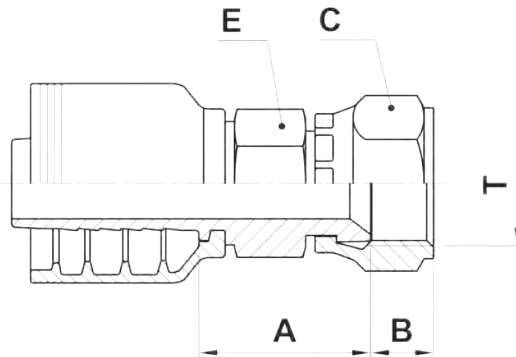

# F4-JFS-S

JIC Female Swivel Stainless Steel

## USE WITH TEXCEL HOSE SERIES

HS3K, HS4K, HS5K (TO SIZE 20), HS5K-XT, HS6K (TO SIZE 16), HBR1 (SIZES 12 TO 32), HBR2 (SIZES 12 TO 32), HB3K-12 & 16, HB4K-12

ONE-PIECE NO-SKIVE FITTING

CODE	HOSE			THREAD SIZE	A		B		E		C			Box Qty	
	SIZE	INCH	DN		[in]	[mm]	[in]	[mm]	[in]	↗ [in]	[mm]	[in]	↗ [in]		[mm]
F4-1212-JFS-S	12	3/4	19	1 1/16" - 12	1.41	36.0	0.54	13.8	1.06	1 1/16	27.0	1.26	1 1/4	32.0	20
F4-1616-JFS-S	16	1	25	1 5/16" - 12	1.40	35.5	0.64	16.3	1.26	1 1/4	32.0	1.45	1 1/2	38.0	12
F4-2020-JFS-S	20	1 1/4	31	1 5/8" - 12	2.03	51.5	0.63	16.0	1.61	1 5/8	41.0	1.97	2	50.0	5
F4-2424-JFS-S	24	1 1/2	38	1 7/8" - 12	2.24	56.9	0.73	18.5	1.97	2	50.0	2.17	2 3/16	55.0	4
F4-3232-JFS-S	32	2	51	2 1/2" - 12	2.91	74.0	0.94	24.0	2.56	2 9/16	65.0	2.95	2 15/16	75.0	3