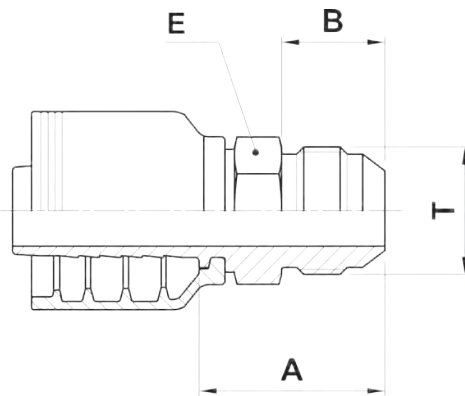

F4-JM

JIC Male

USE WITH TEXCEL HOSE SERIES

HS3K, HS4K, HS5K (TO SIZE 20), HS5K-XT, HS6K (TO SIZE 16), HBR1 (SIZES 12 TO 32), HBR2 (SIZES 12 TO 32), HB3K-12 & 16, HB4K-12

ONE-PIECE NO-SKIVE FITTING

CODE	HOSE			THREAD SIZE	A		B		E		Box Qty	
	SIZE	INCH	DN		[in]	[mm]	[in]	[mm]	[in]	[in]		[mm]
F4-0808-JM	08	1/2	12	3/4" - 16	1.27	32.2	0.66	16.7	0.75	3/4	19.0	50
F4-0810-JM	08	1/2	12	7/8" - 14	1.41	35.7	0.76	19.3	0.95	15/16	24.0	50
F4-1212-JM	12	3/4	19	1 1/16" - 12	1.61	40.9	0.86	21.9	1.06	1 1/16	27.0	20
F4-1216-JM	12	3/4	19	1 5/16" - 12	1.85	47.1	0.91	23.1	1.42	1 7/16	36.0	15
F4-1616-JM	16	1	25	1 5/16" - 12	1.85	47.1	0.91	23.1	1.42	1 7/16	36.0	12
F4-1620-JM	16	1	25	1 5/8" - 12	2.31	58.8	0.96	24.3	1.81	1 13/16	46.0	6
F4-2020-JM	20	1 1/4	31	1 5/8" - 12	2.47	62.7	0.96	24.3	1.81	1 13/16	46.0	6
F4-2424-JM	24	1 1/2	38	1 7/8" - 12	2.60	66.0	1.08	27.5	1.97	2	50.0	4
F4-3232-JM	32	2	51	2 1/2" - 12	3.33	84.6	1.33	33.9	2.56	2 9/16	65.0	3