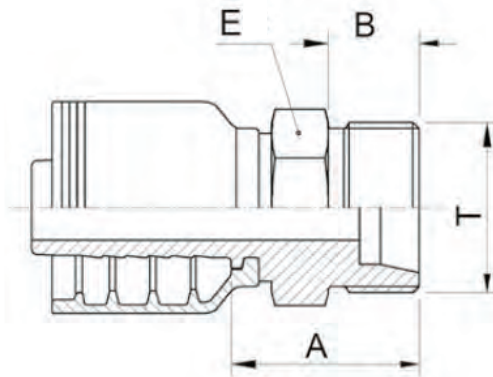

F4-KBM

KOBELCO MALE

USE WITH TEXCEL HOSE SERIES

HS3K, HS4K, HS5K (TO SIZE 20), HS5K-XT, HS6K (TO SIZE 16), HBR1 (SIZES 12 TO 32), HBR2 (SIZES 12 TO 32), HB3K-12 & 16, HB4K-12

ONE-PIECE NO-SKIVE FITTING

CODE	HOSE			THREAD SIZE	A		B		E		Box Qty	
	SIZE	INCH	DN		[in]	[mm]	[in]	[mm]	[in]	[in]		[mm]
F4-1230-KBM	12	3/4	19	M30X1.5	1.28	32.5	0.55	14.0	1.42	1 7/16"	36.0	20
F4-1236-KBM	12	3/4	19	M36X1.5	1.44	36.5	0.63	16.0	1.61	1 5/8"	41.0	20
F4-1636-KBM	16	1	25	M36X1.5	1.50	38.0	0.63	16.0	1.61	1 5/8"	41.0	12
F4-1645-KBM	16	1	25	M45X1.5	1.57	40.0	0.63	16.0	1.97	2"	50.0	10