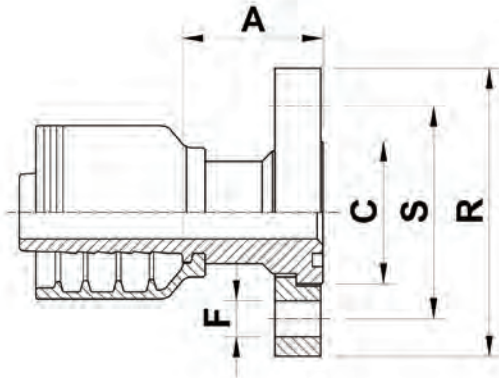

F4-KFL2B

Komatsu 2 Bolt Flange

USE WITH TEXCEL HOSE SERIES

HS3K, HS4K, HS5K (TO SIZE 20), HS5K-XT, HS6K (TO SIZE 16), HBR1 (SIZES 12 TO 32), HBR2 (SIZES 12 TO 32), HB3K-12 & 16, HB4K-12

ONE-PIECE NO-SKIVE FITTING

CODE	HOSE			FLANGE	A		C		F		R		S		Box Qty
	DN	INCH	SIZE		[in]	[mm]	[in]	[mm]	[in]	[mm]	[in]	[mm]	[in]	[mm]	
F4-1616-KFL2B	25	1	16	1/2"	2.87	73.0	1.75	44.5	0.43	11.0	3.46	88.0	2.6	65.0	8
F4-2020-KFL2B	31	1 1/4	20	3/4"	3.27	83.0	2.00	50.8	0.53	13.5	4.02	102.0	3.0	75.0	3