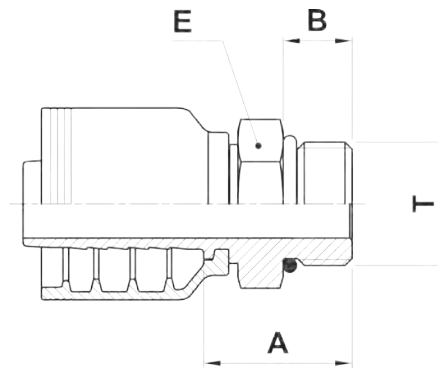

# F4-OBM

O-RING Boss Male

## USE WITH TEXCEL HOSE SERIES

HS3K, HS4K, HS5K (TO SIZE 20), HS5K-XT, HS6K (TO SIZE 16), HBR1 (SIZES 12 TO 32), HBR2 (SIZES 12 TO 32), HB3K-12 & 16, HB4K-12

ONE-PIECE NO-SKIVE FITTING

CODE	SIZE	HOSE		THREAD SIZE	A		B		E		Box Qty	
		INCH	DN		[in]	[mm]	[in]	[mm]	[in]	↻ [in]		[mm]
F4-1212-OBM	12	3/4	19	1 1/16" - 12	1.27	34.5	0.59	15.1	1.26	1 1/4	32.0	15
F4-1616-OBM	16	1	25	1 5/16" - 12	1.54	39.1	0.59	15.1	1.50	1 1/2	38.0	8
F4-2020-OBM	20	1 1/4	31	1 5/8" - 12	1.68	42.6	0.59	15.1	1.97	2	50.0	6