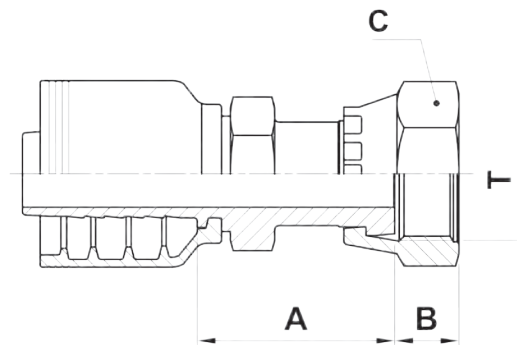

F4-OFS

ORFS Female Swivel

USE WITH TEXCEL HOSE SERIES

HS3K, HS4K, HS5K (TO SIZE 20), HS5K-XT, HS6K (TO SIZE 16), HBR1 (SIZES 12 TO 32), HBR2 (SIZES 12 TO 32), HB3K-12 & 16, HB4K-12

ONE-PIECE NO-SKIVE FITTING

CODE	HOSE			THREAD SIZE	A		B		E		C			Box Qty	
	SIZE	INCH	DN		[in]	[mm]	[in]	[mm]	[in]	↻[in]	[mm]	[in]	↻[in]		[mm]
F4-0808-OFS	08	½	12	1 3/16" - 16	1.45	37.0	0.43	11.0	0.75	3/4	19.0	0.95	1 5/16	24.0	40
F4-0810-OFS	08	½	12	1" - 14	1.56	39.7	0.53	13.5	0.95	1 5/16	24.0	1.18	1 3/16	30.0	30
F4-0812-OFS	08	½	12	1 3/16" - 12	1.76	44.7	0.57	14.5	1.18	1 3/16	30.0	1.42	1 7/16	36.0	20
F4-1010-OFS	10	5/8	16	1" - 14	1.54	39.1	0.53	13.5	0.95	1 5/16	24.0	1.18	1 3/16	30.0	25
F4-1012-OFS	10	5/8	16	1 3/16" - 12	1.73	44.0	0.57	14.5	1.18	1 3/16	30.0	1.42	1 7/16	36.0	20
F4-1210-OFS	12	¾	19	1" - 14	1.71	43.5	0.53	13.5	1.01	1 1/16	27.0	1.18	1 3/16	30.0	20
F4-1212-OFS	12	¾	19	1 3/16" - 12	1.75	44.5	0.57	14.5	1.18	1 3/16	30.0	1.42	1 7/16	36.0	15
F4-1216-OFS	12	¾	19	1 7/16" - 12	2.03	51.5	0.58	14.8	1.42	1 7/16	36.0	1.61	1 5/8	41.0	15
F4-1612-OFS	16	1	25	1 3/16" - 12	2.01	51.0	0.57	14.5	1.42	1 7/16	36.0	1.42	1 7/16	36.0	10
F4-1616-OFS	16	1	25	1 7/16" - 12	2.09	53.0	0.58	14.8	1.42	1 7/16	36.0	1.61	1 5/8	41.0	10
F4-1620-OFS	16	1	25	1 1/16" - 12	2.17	55.0	0.58	14.8	1.61	1 5/8	41.0	1.97	2	50.0	8
F4-2020-OFS	20	1 ¼	31	1 1/16" - 12	2.32	59.0	0.58	14.8	1.61	1 5/8	41.0	1.97	2	50.0	6
F4-2024-OFS	20	1 ¼	31	2" - 12	2.48	63.1	0.58	14.8	1.97	2	50.0	2.36	2 3/8	60.0	5
F4-2424-OFS	24	1 ½	38	2" - 12	2.41	61.2	0.58	14.8	1.97	2	50.0	2.36	2 3/8	60.0	4