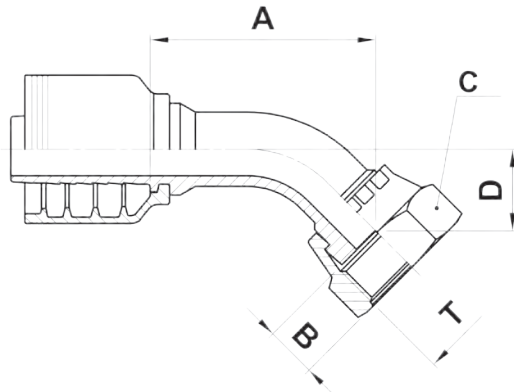

F4-OFS45M

ORFS Female Swivel 45° Bent Tube Medium Drop

USE WITH TEXCEL HOSE SERIES

HS3K, HS4K, HS5K (TO SIZE 20), HS5K-XT, HS6K (TO SIZE 16), HBR1 (SIZES 12 TO 32), HBR2 (SIZES 12 TO 32), HB3K-12 & 16, HB4K-12

ONE-PIECE NO-SKIVE FITTING

CODE	HOSE			THREAD SIZE	A		B		D		C		Box Qty	
	SIZE	INCH	DN		[in]	[mm]	[in]	[mm]	[in]	[mm]	[in]	↗[in]		[mm]
F4-0808-OFS45M	08	1/2	12	1 3/16" - 16	2.22	56.5	0.43	11.0	0.55	14.0	0.95	1 5/16	24.0	30
F4-1010-OFS45M	10	5/8	16	1" - 14	2.34	59.5	0.53	13.5	0.80	20.3	1.18	1 3/16	30.0	20
F4-1012-OFS45M	10	5/8	16	1 3/16" - 12	2.38	60.5	0.57	14.5	0.91	23.2	1.42	1 7/16	36.0	20
F4-1212-OFS45M	12	3/4	19	1 3/16" - 12	2.38	60.4	0.57	14.5	0.86	21.9	1.42	1 7/16	36.0	15
F4-1216-OFS45M	12	3/4	19	1 7/16" - 12	2.49	63.2	0.58	14.8	0.92	23.3	1.61	1 5/8	41.0	10
F4-1616-OFS45M	16	1	25	1 7/16" - 12	2.98	75.7	0.58	14.8	1.07	27.2	1.61	1 5/8	41.0	10
F4-1620-OFS45M	16	1	25	1 11/16" - 12	3.60	91.4	0.58	14.8	1.52	38.7	1.97	2	50.0	5
F4-2020-OFS45M	20	1 1/4	31	1 11/16" - 12	3.90	99.0	0.58	14.8	1.48	37.5	1.97	2	50.0	4
F4-2424-OFS45M	24	1 1/2	38	2" - 12	4.91	124.6	0.58	14.8	1.86	47.2	2.36	2 3/8	60.0	5