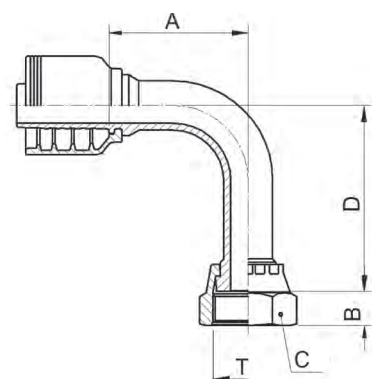

F4-OFS90L

ORFS Female Swivel 90° Bent Tube Long Drop

USE WITH TEXCEL HOSE SERIES

HS3K, HS4K, HS5K (TO SIZE 20), HS5K-XT, HS6K (TO SIZE 16), HBR1 (SIZES 12 TO 32), HBR2 (SIZES 12 TO 32), HB3K-12 & 16, HB4K-12

ONE-PIECE NO-SKIVE FITTING

CODE	HOSE			THREAD SIZE	A		B		D		C		Box Qty	
	SIZE	INCH	DN		[in]	[mm]	[in]	[mm]	[in]	[mm]	[in]	 [in]		[mm]
F4-1010-OFS90L	10	5/8	16	1" - 14	2.11	53.5	0.53	13.5	2.76	70.0	1.18	1 3/16	30.0	20
F4-1212-OFS90L	12	3/4	19	1 3/16" - 12	2.24	57.0	0.55	14.0	3.78	96.0	1.42	1 7/16	36.0	10
F4-1616-OFS90L	16	1	25	1 7/16" - 12	2.77	70.3	0.58	13.7	4.49	114.0	1.61	1 5/8	41.0	6
F4-2020-OFS90L	20	1 1/4	31	1 11/16" - 12	3.41	86.5	0.58	14.8	5.08	129.0	1.97	2	50.0	5