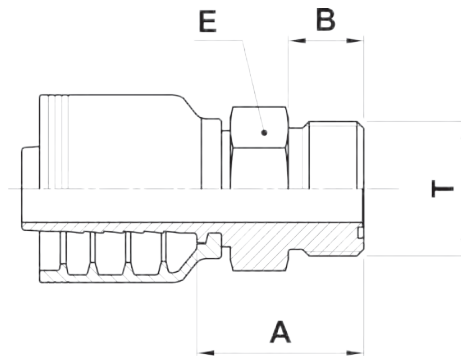

F4-OM

ORFS Male

USE WITH TEXCEL HOSE SERIES

HS3K, HS4K, HS5K (TO SIZE 20), HS5K-XT, HS6K (TO SIZE 16), HBR1 (SIZES 12 TO 32), HBR2 (SIZES 12 TO 32), HB3K-12 & 16, HB4K-12

ONE-PIECE NO-SKIVE FITTING

CODE	HOSE			THREAD SIZE	A		B		E		Box Qty	
	SIZE	INCH	DN		[in]	[mm]	[in]	[mm]	[in]	[in]		[mm]
F4-0808-OM	08	1/2	12	1 3/16" - 16	1.19	30.2	0.50	12.8	0.87	7/8	22.0	40
F4-1212-OM	12	3/4	19	1 3/16" - 12	1.47	37.5	0.67	17.0	1.26	1 1/4	32.0	20
F4-1216-OM	12	3/4	19	1 7/16" - 12	1.61	40.8	0.69	17.5	1.61	1 5/8	41.0	12
F4-1616-OM	16	1	25	1 7/16" - 12	1.63	41.5	0.69	17.5	1.61	1 5/8	41.0	10
F4-1620-OM	16	1	25	1 1 1/16" - 12	1.63	41.5	0.69	17.5	1.81	1 13/16	46.0	10
F4-2020-OM	20	1 1/4	31	1 1 1/16" - 12	1.79	45.4	0.69	17.5	1.81	1 13/16	46.0	6