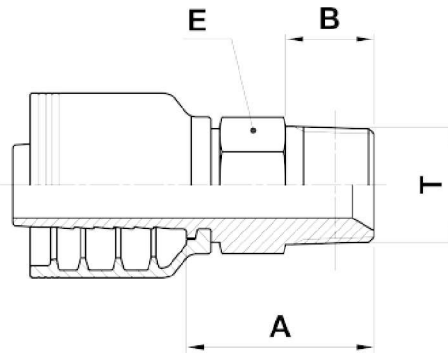

# F4-PM-S

NPT Male Stainless Steel

## USE WITH TEXCEL HOSE SERIES

HS3K, HS4K, HS5K (to size 20), HS5K-XT, HS6K (to size 16), HBR1 (size 20 to 32), HBR2 (size 20 to 32)

ONE-PIECE NO-SKIVE FITTING

| Code         | Hose |       |    | THREAD SIZE     | A    |      | B    |      | E    |         |      | Box Qty |
|--------------|------|-------|----|-----------------|------|------|------|------|------|---------|------|---------|
|              | SIZE | INCH  | DN |                 | [in] | [mm] | [in] | [mm] | [in] | [in]    | [mm] |         |
| F4-1212-PM-S | 12   | 3/4   | 19 | 3/4" - 14       | 1.63 | 41.3 | 0.75 | 19   | 1.06 | 1 1/16  | 27   | 20      |
| F4-1616-PM-S | 16   | 1     | 25 | 1" - 11 1/2     | 1.89 | 48   | 0.94 | 24   | 1.42 | 1 7/16  | 36   | 12      |
| F4-2020-PM-S | 20   | 1 1/4 | 31 | 1 1/4" - 11 1/2 | 2.48 | 62.9 | 0.96 | 24.5 | 1.81 | 1 13/16 | 46   | 5       |
| F4-2424-PM-S | 24   | 1 1/2 | 38 | 1 1/2" - 11 1/2 | 2.52 | 64   | 1.00 | 25.5 | 1.97 | 2       | 50   | 4       |
| F4-3232-PM-S | 32   | 2     | 51 | 2" - 11 1/2     | 3.02 | 76.7 | 1.02 | 26   | 2.56 | 2 9/16  | 65   | 3       |